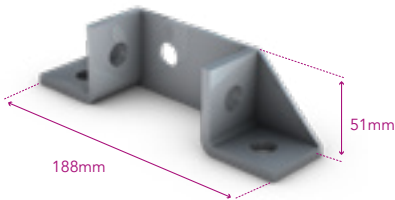

Part No. **GA** 325AT10-GA

Part No. **SS** 325AT10-SS

Deep Tall Gusset Wing Fitting

Part No. **GA** 325AW01-GA

Part No. **SS** 325AW01-SS

Back to Back Tall Gusset Wing Fitting

Part No. **GA** 325AW02-GA

Part No. **SS** 325AW02-SS

Deep Short Gusset Wing Fitting

Part No. **GA** 325AW03-GA

Part No. **SS** 325AW03-SS

Back to Back Short Gusset Wing Fitting

Part No. **GA** 325AW04-GA

Part No. **SS** 325AW04-SS