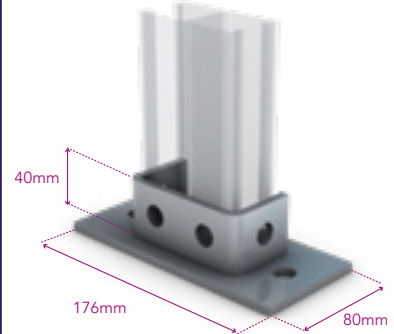

Base Plates

Deep Offset Base Plate

Part No. **GA** 325AR10-GA

Part No. **SS** 325AR10-SS

Deep Central Base Plate

Part No. **GA** 325AN10-GA

Part No. **SS** 325AN10-SS

Back to Back Central Base Plate

Part No. **GA** 325AT10-GA

Part No. **SS** 325AT10-SS

Deep Tall Gusset Wing Fitting

Part No. **GA** 325AW01-GA

Part No. **SS** 325AW01-SS

Back to Back Tall Gusset Wing Fitting

Part No. **GA** 325AW02-GA

Part No. **SS** 325AW02-SS

Deep Short Gusset Wing Fitting

Part No. **GA** 325AW03-GA

Part No. **SS** 325AW03-SS

Back to Back Short Gusset Wing Fitting

Part No. **GA** 325AW04-GA

Part No. **SS** 325AW04-SS