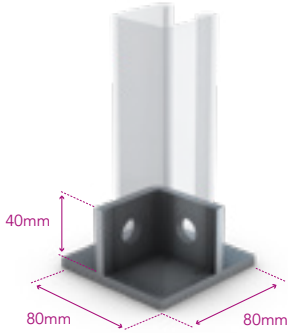

Base Plates

Deep Offset Base Plate

Part No. **GA** 325AR10-GA

Part No. **SS** 325AR10-SS

Deep Central Base Plate

Part No. **GA** 325AN10-GA

Part No. **SS** 325AN10-SS

Back to Back Central Base Plate

Part No. **GA** 325AT10-GA

Part No. **SS** 325AT10-SS

Deep Tall Gusset Wing Fitting

Part No. **GA** 325AW01-GA

Part No. **SS** 325AW01-SS

Back to Back Tall Gusset Wing Fitting

Part No. **GA** 325AW02-GA

Part No. **SS** 325AW02-SS

Deep Short Gusset Wing Fitting

Part No. **GA** 325AW03-GA

Part No. **SS** 325AW03-SS

Back to Back Short Gusset Wing Fitting

Part No. **GA** 325AW04-GA

Part No. **SS** 325AW04-SS