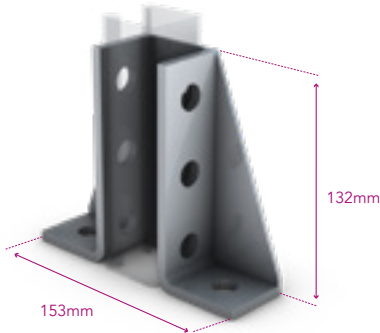

Base Plates

Deep Offset Base Plate

Part No. **GA** 325AR10-GA

Part No. **SS** 325AR10-SS

Deep Central Base Plate

Part No. **GA** 325AN10-GA

Part No. **SS** 325AN10-SS

Back to Back Central Base Plate

Part No. **GA** 325AT10-GA

Part No. **SS** 325AT10-SS

Deep Tall Gusset Wing Fitting

Part No. **GA** 325AW01-GA

Part No. **SS** 325AW01-SS

Back to Back Tall Gusset Wing Fitting

Part No. **GA** 325AW02-GA

Part No. **SS** 325AW02-SS

Deep Short Gusset Wing Fitting

Part No. **GA** 325AW03-GA

Part No. **SS** 325AW03-SS

Back to Back Short Gusset Wing Fitting

Part No. **GA** 325AW04-GA

Part No. **SS** 325AW04-SS