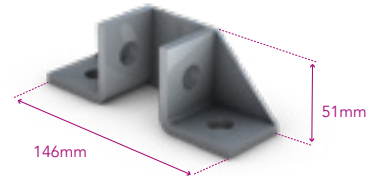

Base Plates

Deep Offset Base Plate

Part No. **GA** 325AR10-GA

Part No. **SS** 325AR10-SS

Deep Central Base Plate

Part No. **GA** 325AN10-GA

Part No. **SS** 325AN10-SS

Back to Back Central Base Plate

Part No. **GA** 325AT10-GA

Part No. **SS** 325AT10-SS

Deep Tall Gusset Wing Fitting

Part No. **GA** 325AW01-GA

Part No. **SS** 325AW01-SS

Back to Back Tall Gusset Wing Fitting

Part No. **GA** 325AW02-GA

Part No. **SS** 325AW02-SS

Deep Short Gusset Wing Fitting

Part No. **GA** 325AW03-GA

Part No. **SS** 325AW03-SS

Back to Back Short Gusset Wing Fitting

Part No. **GA** 325AW04-GA

Part No. **SS** 325AW04-SS