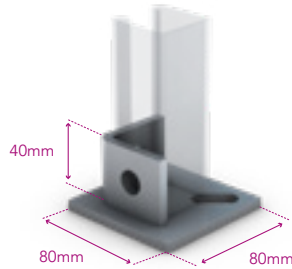

Base Plates

Deep Offset Base Plate

Part No. **GA** 325AR10-GA

Part No. **SS** 325AR10-SS

Deep Central Base Plate

Part No. **GA** 325AN10-GA

Part No. **SS** 325AN10-SS

Back to Back Central Base Plate

Part No. **GA** 325AT10-GA

Part No. **SS** 325AT10-SS

Deep Tall Gusset Wing Fitting

Part No. **GA** 325AW01-GA

Part No. **SS** 325AW01-SS

Back to Back Tall Gusset Wing Fitting

Part No. **GA** 325AW02-GA

Part No. **SS** 325AW02-SS

Deep Short Gusset Wing Fitting

Part No. **GA** 325AW03-GA

Part No. **SS** 325AW03-SS

Back to Back Short Gusset Wing Fitting

Part No. **GA** 325AW04-GA

Part No. **SS** 325AW04-SS