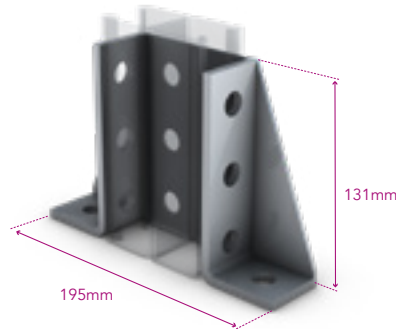

Base Plates

Deep Offset Base Plate

Part No. **GA** 325AR10-GA

Part No. **SS** 325AR10-SS

Deep Central Base Plate

Part No. **GA** 325AN10-GA

Part No. **SS** 325AN10-SS

Back to Back Central Base Plate

Part No. **GA** 325AT10-GA

Part No. **SS** 325AT10-SS

Deep Tall Gusset Wing Fitting

Part No. **GA** 325AW01-GA

Part No. **SS** 325AW01-SS

Back to Back Tall Gusset Wing Fitting

Part No. **GA** 325AW02-GA

Part No. **SS** 325AW02-SS

Deep Short Gusset Wing Fitting

Part No. **GA** 325AW03-GA

Part No. **SS** 325AW03-SS

Back to Back Short Gusset Wing Fitting

Part No. **GA** 325AW04-GA

Part No. **SS** 325AW04-SS